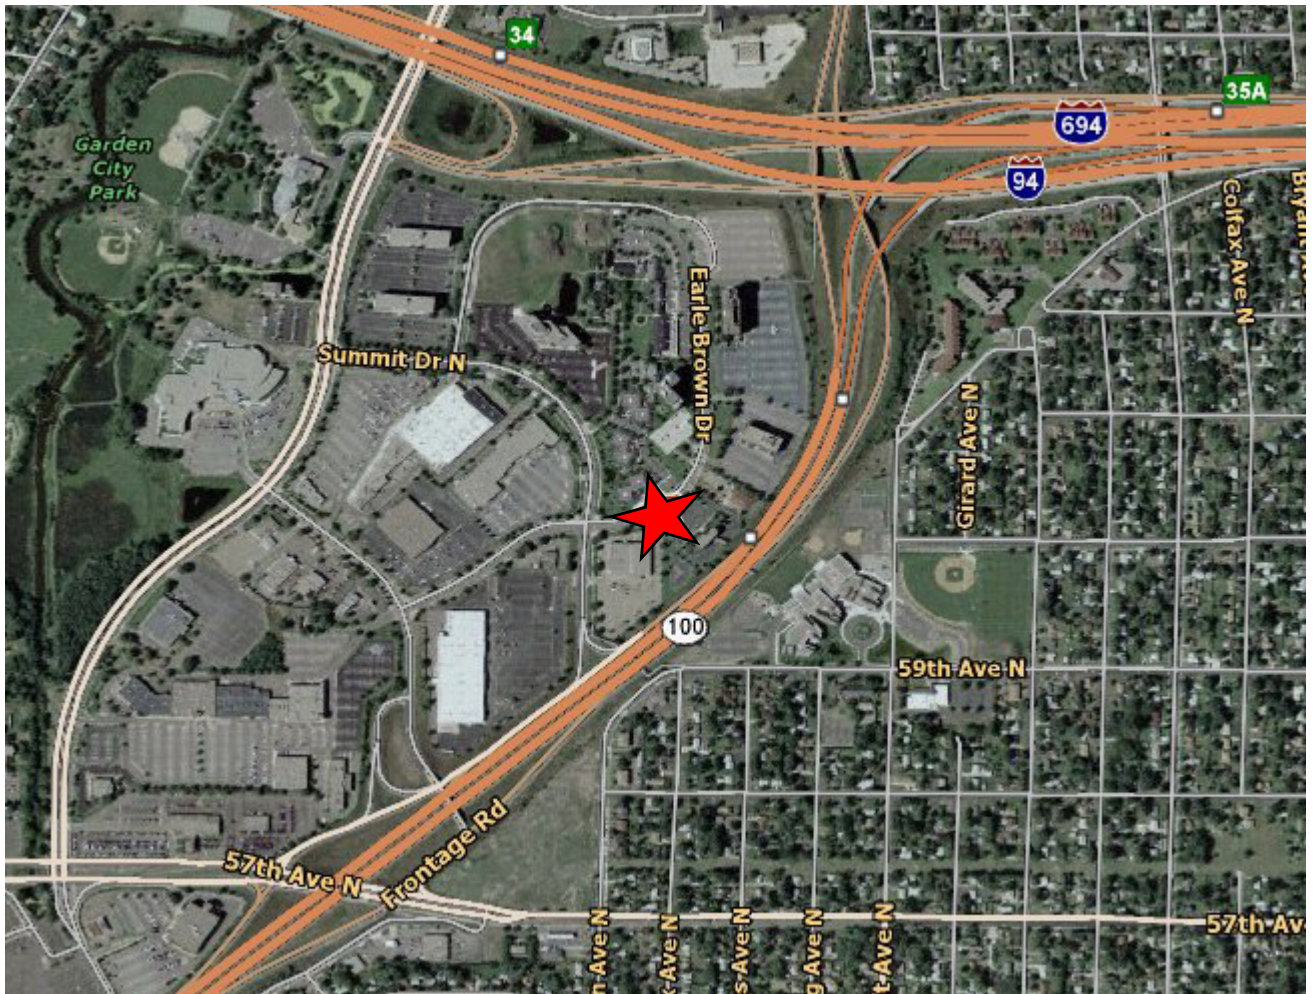

JGM Properties Incorporated
1224 West 96th Street, Bloomington, Minnesota 55431
Phone: 952.884.8088 Fax: 952.884.7645
www.jgmproperties.com