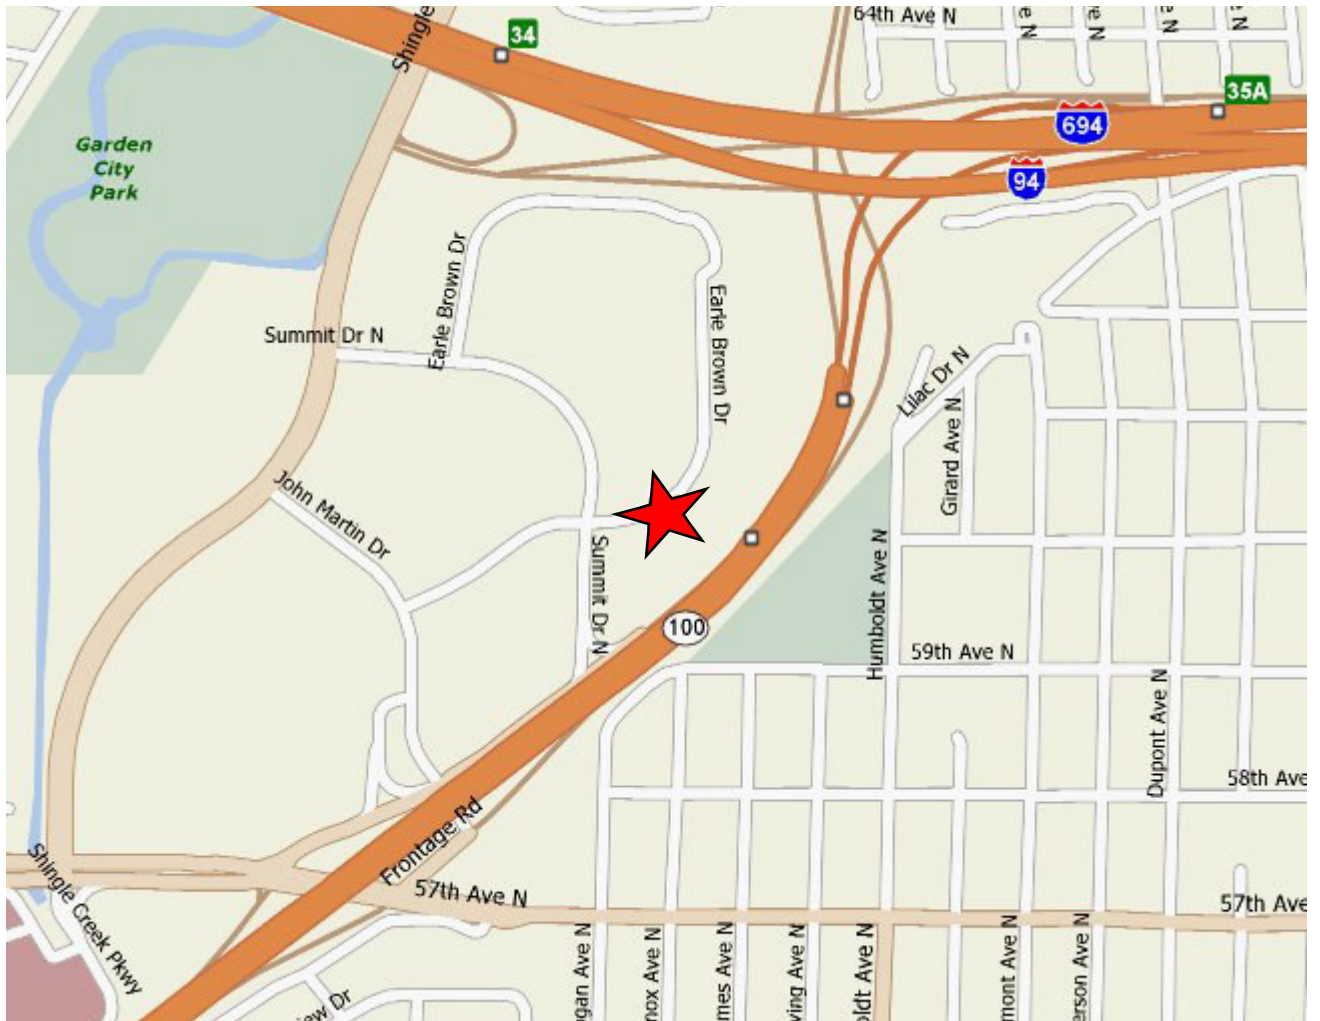

JGM Properties Incorporated
1224 West 96th Street, Bloomington, Minnesota 55431
Phone: 952.884.8088 Fax: 952.884.7645
www.jgmproperties.com