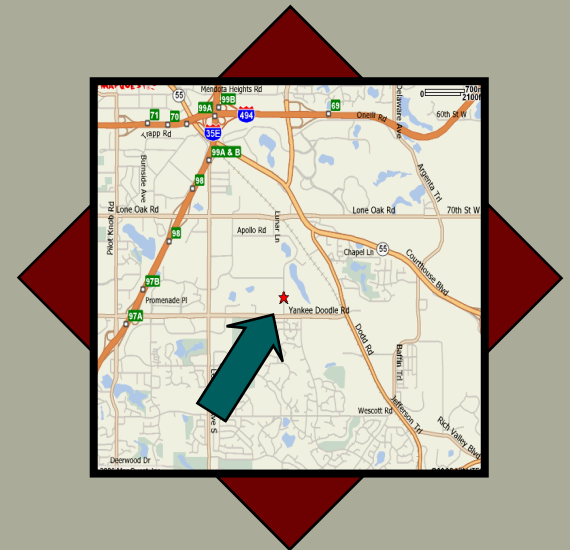

# EAGAN PROPERTY

Conveniently Located at Yankee Doodle Road & 35E

Heavy Power

Dock & Drive-In Door

Clean Rooms

Beautifully Landscaped

**Office & Warehouse  
Space Available**

**For Leasing  
Information  
Contact:  
Eli Russell  
Cell: 612.290.1037  
elir@jgmproperties.com**