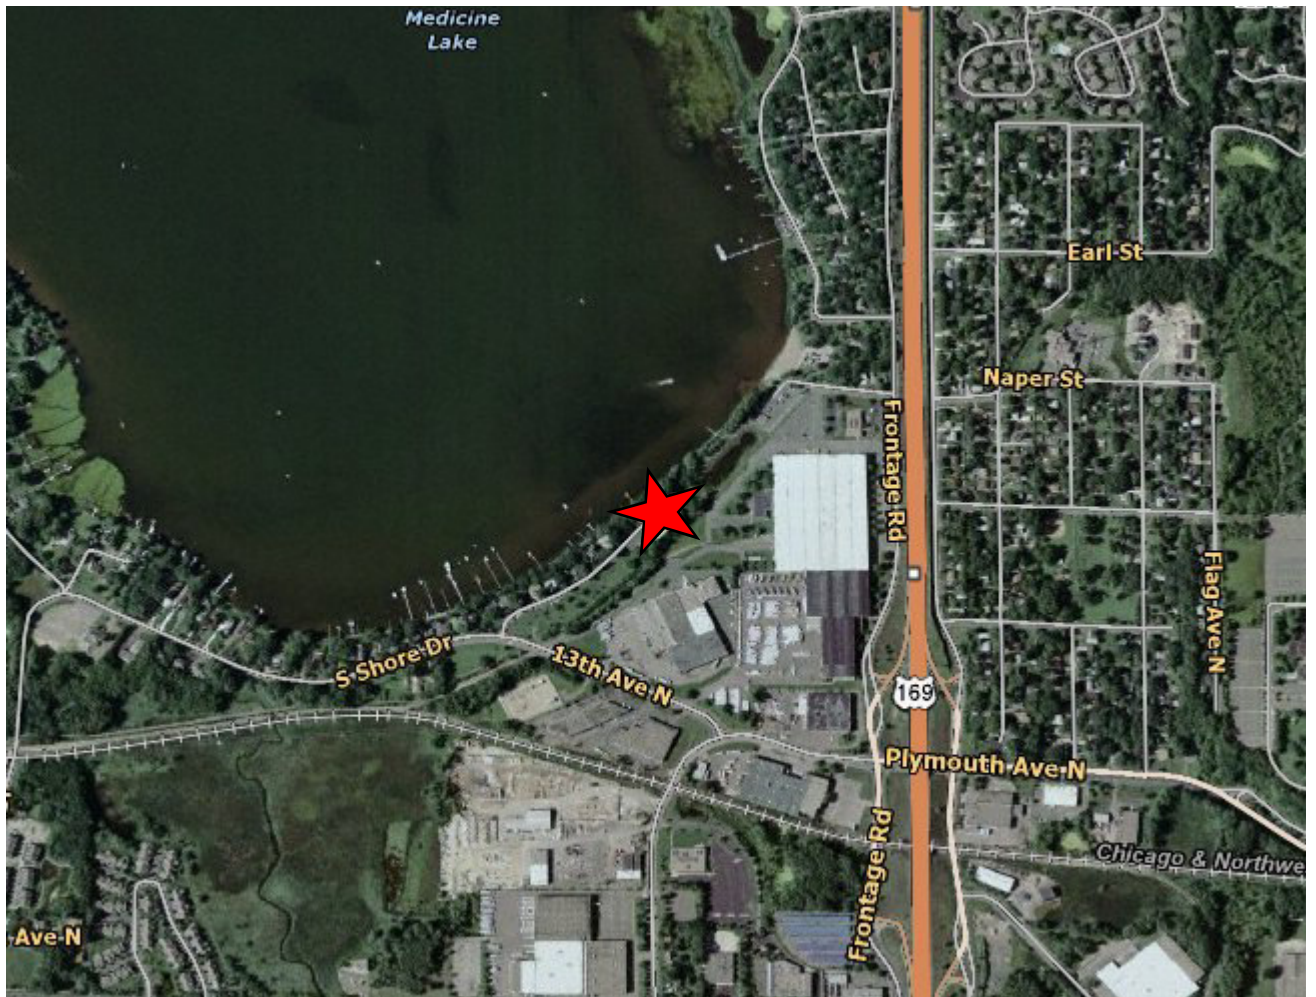

JGM Properties Incorporated
1224 West 96th Street, Bloomington, Minnesota 55431
Phone: 952.884.8088 Fax: 952.884.7645
www.jgmproperties.com