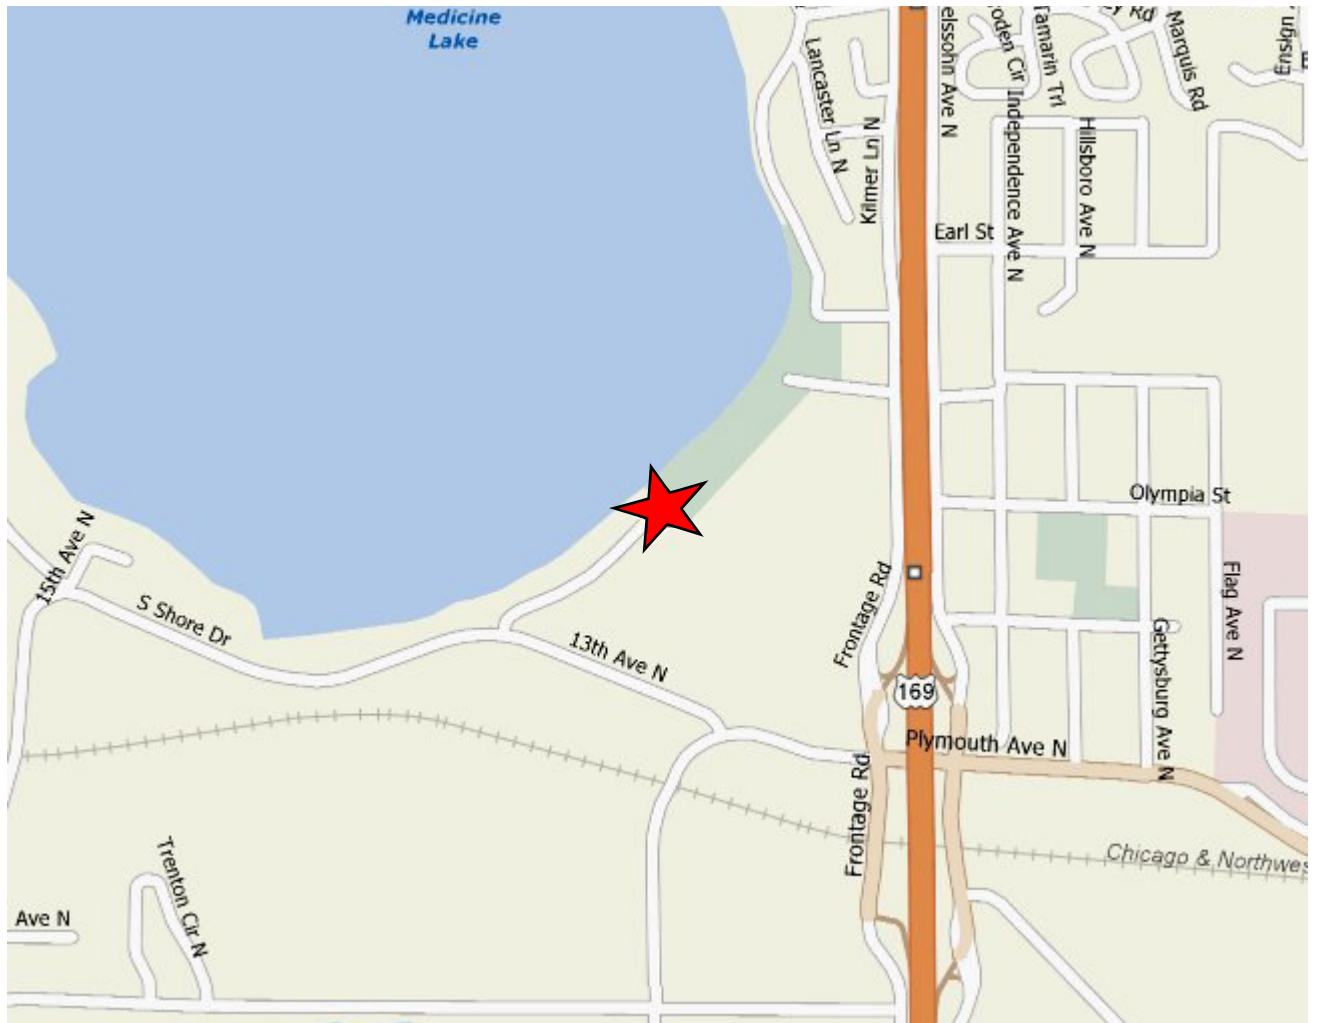

JGM Properties Incorporated
1224 West 96th Street, Bloomington, Minnesota 55431
Phone: 952.884.8088 Fax: 952.884.7645
www.jgmproperties.com