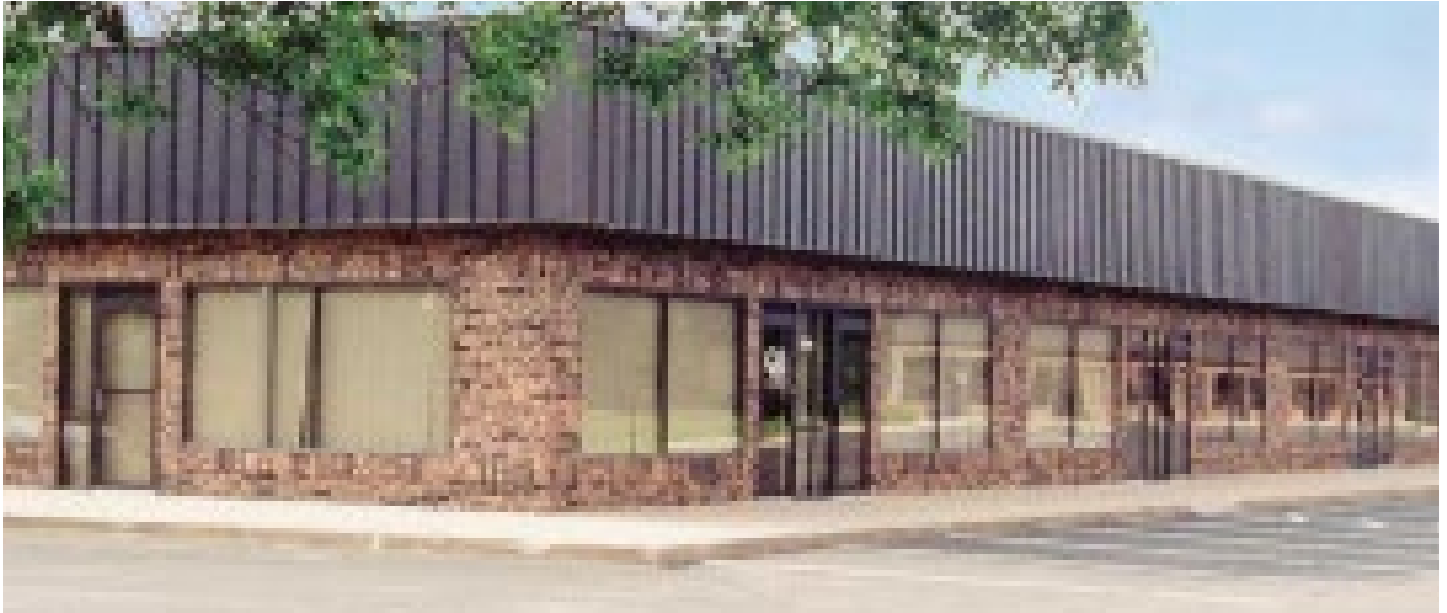

Eli Russell
JGM Properties

SPACES

MAPS

DIRECTIONS

PRICES

WEBSITE

Fridley Office & Showroom Space

The units range in size and consist of office and showroom spaces.

Several sizes and configurations available, from 1,000-7,000 Sq Ft.

The property has close proximity to: Minneapolis, New Brighton, Blaine, and Brooklyn Park.

- Located near 694, 94, and 35W
- Vaulted Ceilings Available
- Custom Build-outs Available
- Direct Entry
- Ample Parking