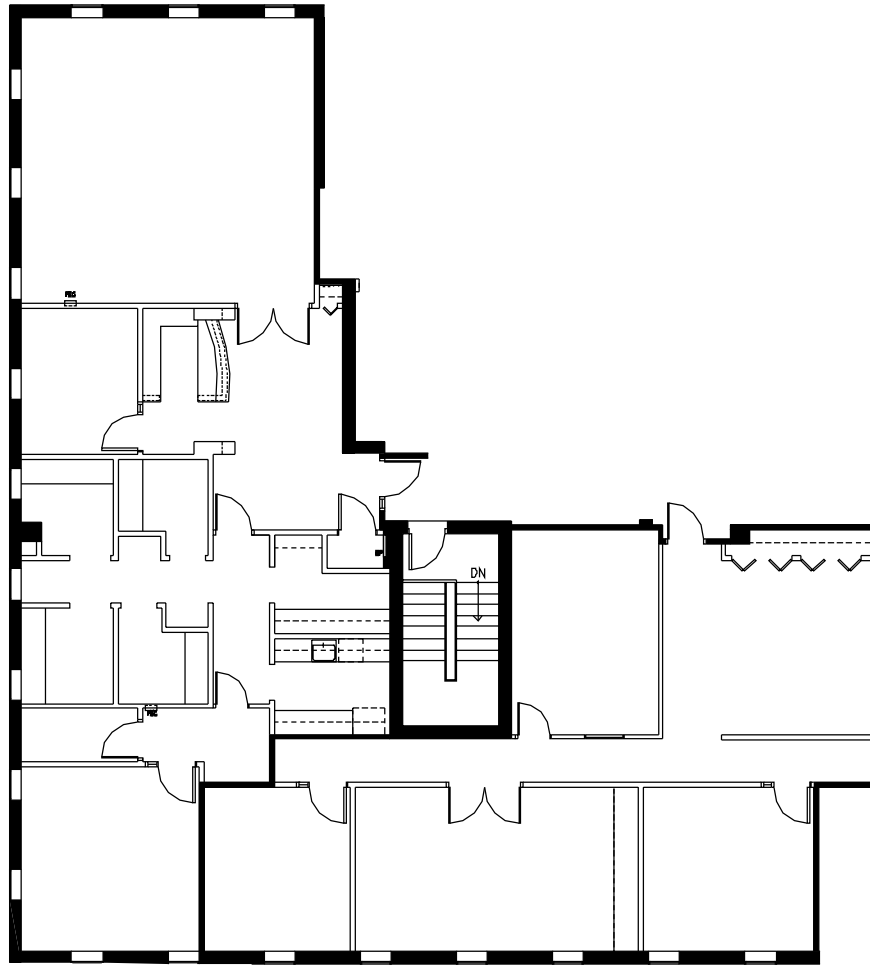

VACANCY - SUITE #430

**EARLE BROWN PLAZA**

6040 EARLE BROWN DRIVE

BROOKLYN CENTER, MN 55430

FOURTH FLOOR

03/31/16

1,749 RSF

3001 Metro Drive • Suite 450  
Bloomington • Minnesota • 55425  
952.854.5206 Ph 952.854.5240 Fx

VACANCY - SUITES #430 AND #460

**EARLE BROWN PLAZA**

6040 EARLE BROWN DRIVE

BROOKLYN CENTER, MN 55430

FOURTH FLOOR

03/31/16

4,161 RSF

3001 Metro Drive • Suite 450  
Bloomington • Minnesota • 55425  
952.854.5206 Ph 952.854.5240 Fx